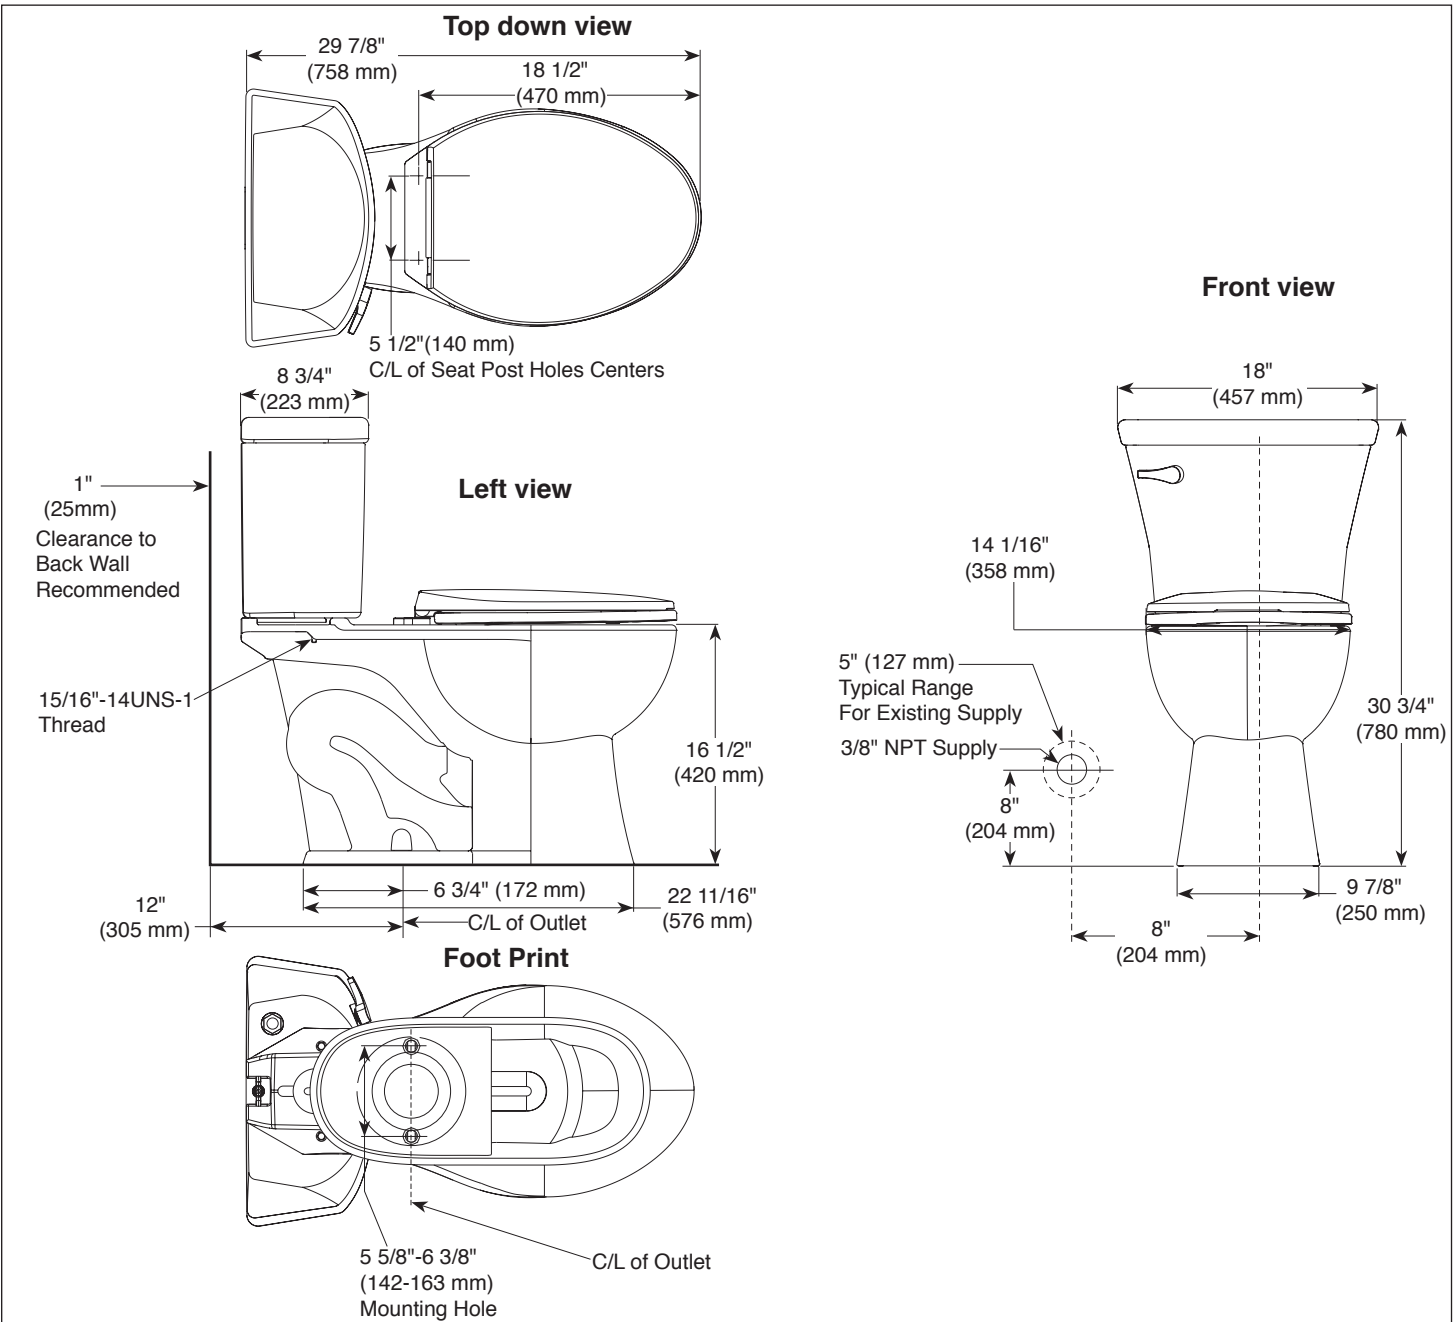

STANDARD SPECIFICATIONS

- Elongated shape
- 5 1/2" (140 mm) seat mounting holes
- Seat material: Polypropylene (PP)
- Supply line material: EPDM hose with PA6 braiding
- Supply line connection: G1/2" ISO 228-1 threads
- Equipped with a backflow prevention device per ASME A112.4.2; paragraph 4.2
- Seat passes a 300 +/- 5 lbf. static load test per IAPMO Z124.5.

see what Delta can do™

Turner® Toilet C43908▲

STANDARD SPECIFICATIONS:

- Vitreous China
- 29 7/8" (758mm) in length, 18" (457mm) in width, 30 3/4" (780mm) in height
- Elongated bowl with chair height design (16 1/2" to top of the bowl, 17 5/16" to top of the seat)
- 12" (305 mm) rough-in
- High efficiency 1.28 gpf (4.8 lpf)
- 3" flush valve
- 2" (51mm) fully glazed trapway
- SmartFit™ tank-to-bowl connection with tool for installation
- Includes polished chrome trip lever
- Delta toilet kit includes the tank, bowl, toilet seat, mounting hardware, wax ring and SmartFit™ Multi-Tool. No additional tool required.

COMPLIES WITH

- ADA
- ASME A112.19.2 / CSA B45.1
- ASME A112.19.5
- ICC / ANSI A117.1
- EPA WaterSense® High Efficiency Toilet
- CalGreen

Technical Information	
Fixture configuration	Two-piece, elongated
Water per flush	1.28 gpf (4.8 lpf)
Passageway	2" (51mm)
Water area	9 3/4"X 6 1/8" (247 mm x155 mm)
Seat post hole centers	5 1/2" (140 mm)
Included:	
Tank	RP78700▲
Tank Cover	RP78254▲
Trip Lever	RP71181▲
Mounting Hardware – Bowl to floor	RP100491
Mounting Hardware – Tank to bowl	RP100493
Seat Assembly	RP92086▲

see what Delta can do™

Turner® Toilet C43908▲

■ Elongated Bowl

Submitted Model No.: _____

Specific Features: _____

▲ Designate proper finish suffix (-WH for white)

Delta reserves the right (1) to make changes in specifications and materials, and (2) to change or discontinue models, both without notice or obligation. Dimensions are for reference only. See full-line pricebook or www.deltatoilet.com for finish options and product availability.