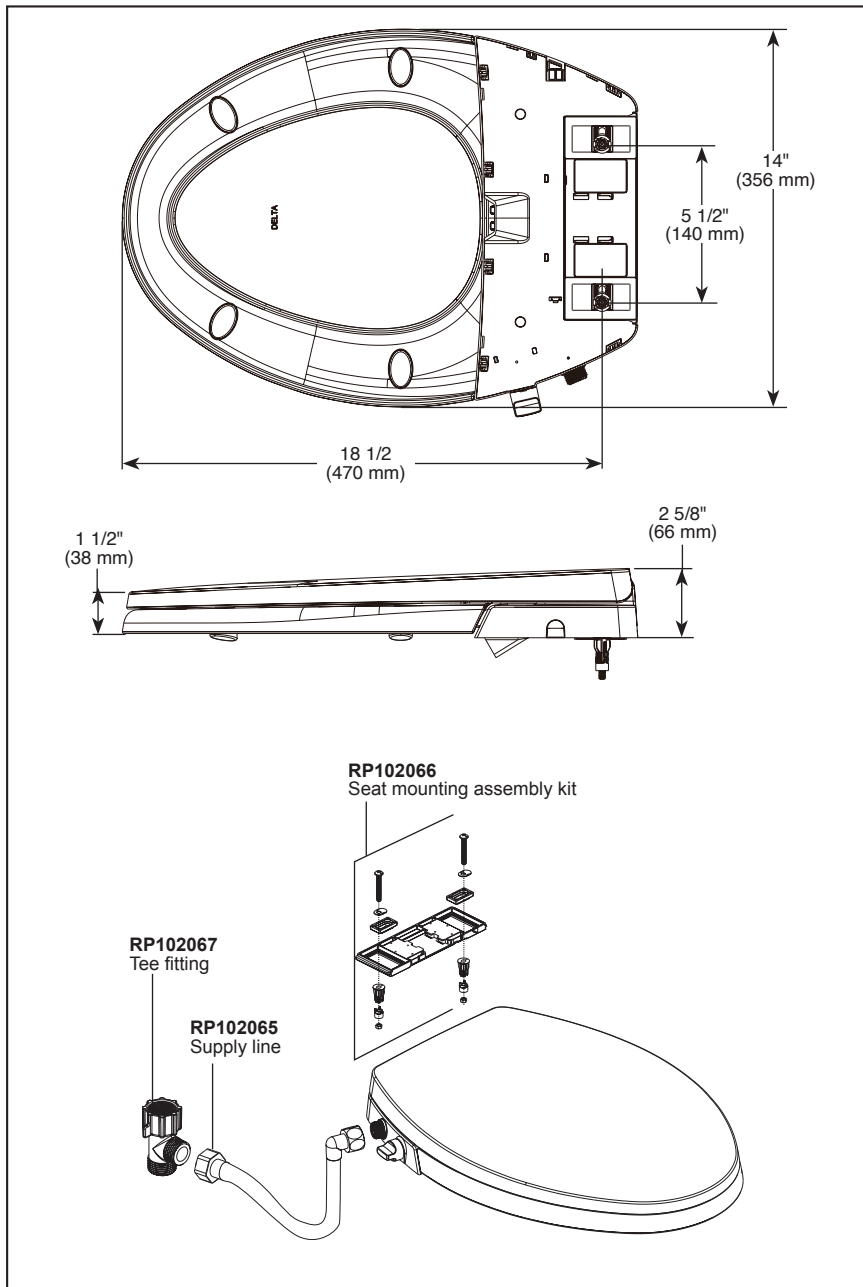

see what Delta can do™

MANUAL BIDET ELONGATED TOILET SEAT

833004

Submitted Model No.: _____

Specific Features: _____

FEATURES:

- Easy to install, fits most standard elongated toilets
- Includes mounting hardware and water supply line with adapter
- Quick release seat removes easily for cleaning
- Durable seat with No Slip bumpers keeps the seat from shifting during use
- Slow closing hinges prevent seat from slamming
- Manual bidet features front and rear sprays
- Self-cleaning bidet wand automatically rinses after each use
- Fully extending wand length: 2-3/4"
- Finish: White (WH)

STANDARD SPECIFICATIONS

- Elongated shape
- 5 1/2" (140 mm) seat mounting holes
- Seat material: Polypropylene (PP)
- Supply line material: EPDM hose with PA6 braiding
- Supply line connection: G1/2" ISO 228-1 threads
- Equipped with a backflow prevention device per ASME A112.4.2; paragraph 4.2
- Seat passes a 300 +/- 5 lbf. static load test per IAPMO Z124.5.

see what Delta can do™

Turner® Toilet C43908▲

STANDARD SPECIFICATIONS:

- Vitreous China
- 29 7/8" (758mm) in length, 18" (457mm) in width, 30 3/4" (780mm) in height
- Elongated bowl with chair height design (16 1/2" to top of the bowl, 17 5/16" to top of the seat)
- 12" (305 mm) rough-in
- High efficiency 1.28 gpf (4.8 lpf)
- 3" flush valve
- 2" (51mm) fully glazed trapway
- SmartFit™ tank-to-bowl connection with tool for installation
- Includes polished chrome trip lever
- Delta toilet kit includes the tank, bowl, toilet seat, mounting hardware, wax ring and SmartFit™ Multi-Tool. No additional tool required.